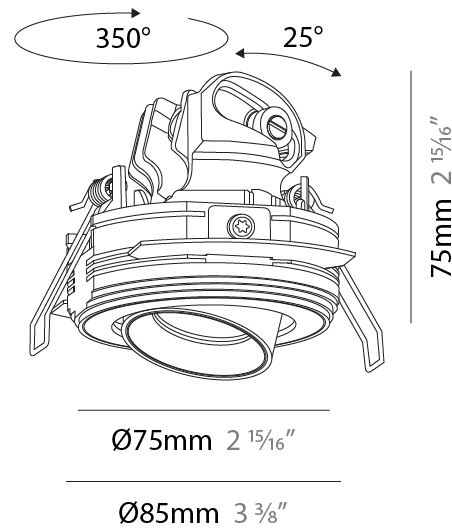

PHYSICAL

Shape: Round
Diameter (mm): 75
Diameter (in): 2 15/16
Height (mm): 75
Height (in): 2 15/16
Ceiling Thickness (mm): 10 / 12 / 15
Ceiling Thickness (in): 3/8 or 1/2 or 9/16
Min. Recessing Depth (mm): 85
Min. Recessing Depth (in): 3 3/8
Light Distribution: Downlight
Fixture Finish: SSR / BKV / CWI / CRY / HAB / UFT / ITA / RUA / FTG / MYG / LOD / PUS / FRO / FUP / KIA / POP / BLS / SPG / MEY / GOH / GUM / CHC / COM / ABZ / JAG / OBR / MOS / ROR
Fixture Material: Aluminum
Cut-out Measurements: D. 86mm / 3 3/8"
Upon Request: Unique Sizes Unique Ceiling Thickness

ELECTRICAL

Lamp Type: LED (Zhaga Standard)
Input Wattage (W): 11
Total Output Wattage (W): 10
Dimming: Tri-Mode (Non-Dimming and Phase Dimming (120Vac only) and 0-10V Dimming)
Driver Included: No
Driver Location: Recessed Housing
Driver Type: Constant Current - 120Vac
Driver Class: Class 2
Housing: See components
Input Voltage (V): 120 - 277
Constant Current (MA): 500

LED

Number of LEDs: 1
Color Temperature (°K): 2700 / 3000 / 3500 / 4000
Max. Delivered Lumen (lm): 821 / 860 / 892 / 911
Nominal Lumen (lm): 1141 / 1194 / 1238 / 1266
CRI: >90 CRI
Lamp Life (hrs): 50000

OPTICAL

Reflector°: 22 / 38 / 48
Adjustability: Rotational 350° / Tilt 25°
Upon Request: Special Beam Angles

RATINGS AND CERTIFICATIONS

Certified By: Certified for North American Standards
IP rating: IP40