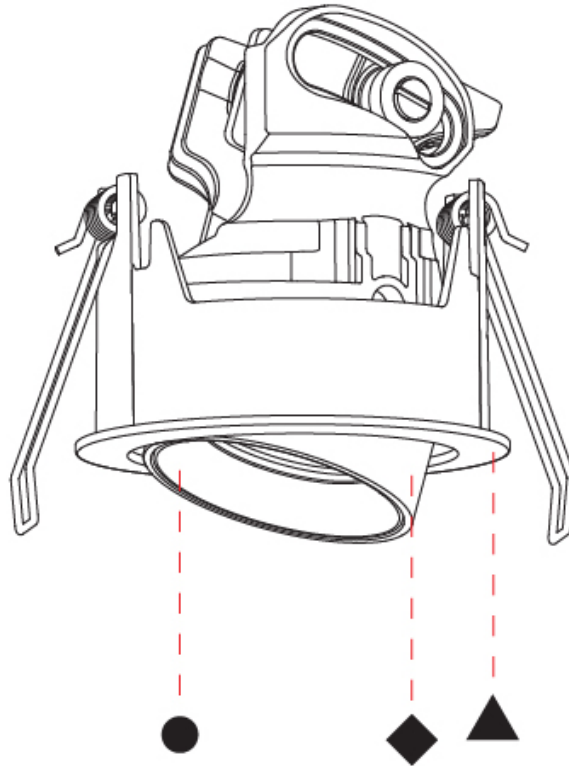

INVADER COMPACT ADJUSTABLE RECESSED

A35813-

PROJECT _____

TYPE _____

SPECIFIER _____

QUANTITY _____

DATE _____

A